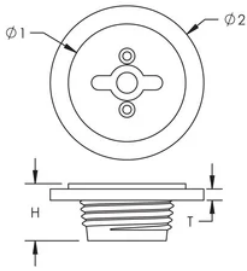

Catalog Number	Thickness (T)	Color	Package Quantity
EL16CPPW	3 mm	Black	25
EL32CPPW	3 mm	Yellow	25
EL22CPPW	3 mm	Blue	25
EL12CPPW	3 mm	Red	25
EL25CPPW	3 mm	Red	25

DIAGRAMS

WARNING

nVent products shall be installed and used only as indicated in nVent's product instruction sheets and training materials. Instruction sheets are available at www.nvent.com and from your nVent customer service representative. Improper installation, misuse, misapplication or other failure to completely follow nVent's instructions and warnings may cause product malfunction, property damage, serious bodily injury and death and/or void your warranty.

North America

+1.800.753.9221
Option 1 – Customer Care
Option 2 – Technical
Support

Europe

Netherlands:
+31 800-0200135
France:
+33 800 901 793

Europe

Germany:
800 1890272
Other Countries:
+31 13 5835404

APAC

Shanghai:
+ 86 21 2412 1618/19
Sydney:
+61 2 9751 8500

Our powerful portfolio of brands:

CADDY ERICO HOFFMAN ILSCO SCHROFF TRACHTE