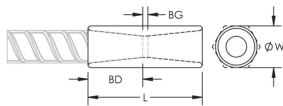

Rebar Size, US: #4

Rebar Size, Canada: 10M

Hex Width (W): 17 mm

Length (L): 41mm

Bar Depth (BD): 15mm

Bar Gap (BG): 11mm

Unit Weight: 0.06 kg

Designed to Meet: AASHTO;ABNT NBR 8548:1984;ACI 318 Type 1 (125% Specified Yield);ACI 318 Type 2 (Specified Tensile);ACI 349;ACI 359;AS3600

Package Quantity: 288

ADDITIONAL PRODUCT DETAILS

Bar dimensions and weights listed may vary by region. Coupler sizes not shown may be available by special order. Contact your nVent LENTON representative for more information.

DIAGRAMS

WARNING

nVent products shall be installed and used only as indicated in nVent's product instruction sheets and training materials. Instruction sheets are available at www.nvent.com and from your nVent customer service representative. Improper installation, misuse, misapplication or other failure to completely follow nVent's instructions and warnings may cause product malfunction, property damage, serious bodily injury and death and/or void your warranty.

North America

+1.800.753.9221

Option 1 – Customer Care

Option 2 – Technical

Support

Europe

Netherlands:

+31 800-0200135

France:

+33 800 901 793

Europe

Germany:

800 1890272

Other Countries:

+31 13 5835404