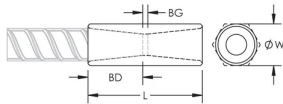

Rebar Size, US: #4

Rebar Size, Canada: 10M

Hex Width (W): 17 mm

Length (L): 41mm

Bar Depth (BD): 15mm

Bar Gap (BG): 11mm

Unit Weight: 0.06 kg

Designed to Meet: AASHTO;ABNT NBR 8548:1984;ACI 318 Type 1 (125% Specified Yield);ACI 318 Type 2 (Specified Tensile);ACI 349;ACI 359;AS3600

Package Quantity: 285

ADDITIONAL PRODUCT DETAILS

Bar dimensions and weights listed may vary by region. Coupler sizes not shown may be available by special order. Contact your nVent LENTON representative for more information.

DIAGRAMS

WARNING

nVent products shall be installed and used only as indicated in nVent's product instruction sheets and training materials. Instruction sheets are available at www.nvent.com and from your nVent customer service representative. Improper installation, misuse, misapplication or other failure to completely follow nVent's instructions and warnings may cause product malfunction, property damage, serious bodily injury and death and/or void your warranty.

North America

+1.800.753.9221

Option 1 – Customer Care

Option 2 – Technical

Support

Europe

Netherlands:

+31 800-0200135

France:

+33 800 901 793

Europe

Germany:

800 1890272

Other Countries:

+31 13 5835404