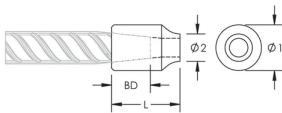

Diameter 2 ($\varnothing 2$): 11 mm

Length (L): 30mm

Bar Depth (BD): 15mm

Unit Weight: 0.05 kg

Designed to Meet: AASHTO; ABNT NBR 8548:1984; ACI 318 Type 1 (125% Specified Yield); ACI 318 Type 2 (Specified Tensile); ACI 349; ACI 359; AS3600

Package Quantity: 285

ADDITIONAL PRODUCT DETAILS

Bar dimensions and weights listed may vary by region. Coupler sizes not shown may be available by special order. Contact your nVent LENTON representative for more information.

The design of the weld, the selection of electrode, and other relevant choices depend on the chemical and physical properties of the structural steel to which the couplers are welded. Engineers who design assemblies should adhere to all appropriate regulations.

DIAGRAMS

WARNING

nVent products shall be installed and used only as indicated in nVent's product instruction sheets and training materials. Instruction sheets are available at www.nvent.com and from your nVent customer service representative. Improper installation, misuse, misapplication or other failure to completely follow nVent's instructions and warnings may cause product malfunction, property damage, serious bodily injury and death and/or void your warranty.

North America

+1.800.753.9221

Option 1 – Customer Care

Option 2 – Technical

Support

Europe

Netherlands:

+31 800-0200135

France:

+33 800 901 793

Europe

Germany:

800 1890272

Other Countries:

+31 13 5835404