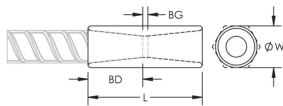

Rebar Size, US: #5

Rebar Size, Canada: 15M

Hex Width (W): 22 mm

Length (L): 56mm

Bar Depth (BD): 22mm

Bar Gap (BG): 12mm

Unit Weight: 0.12 kg

Designed to Meet: AASHTO;ABNT NBR 8548:1984;ACI 318 Type 1 (125% Specified Yield);ACI 318 Type 2 (Specified Tensile);ACI 349;ACI 359;AS3600

Package Quantity: 150

ADDITIONAL PRODUCT DETAILS

Bar dimensions and weights listed may vary by region. Coupler sizes not shown may be available by special order. Contact your nVent LENTON representative for more information.

DIAGRAMS

WARNING

nVent products shall be installed and used only as indicated in nVent's product instruction sheets and training materials. Instruction sheets are available at www.nvent.com and from your nVent customer service representative. Improper installation, misuse, misapplication or other failure to completely follow nVent's instructions and warnings may cause product malfunction, property damage, serious bodily injury and death and/or void your warranty.

North America

+1.800.753.9221

Option 1 – Customer Care

Option 2 – Technical

Support

Europe

Netherlands:

+31 800-0200135

France:

+33 800 901 793

Europe

Germany:

800 1890272

Other Countries:

+31 13 5835404