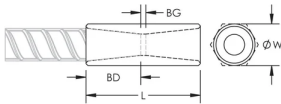

Rebar Size, US: #6

Rebar Size, Canada: 20M

Hex Width (W): 27 mm

Length (L): 71mm

Bar Depth (BD): 28mm

Bar Gap (BG): 15mm

Unit Weight: 0.23 kg

Designed to Meet: AASHTO;ABNT NBR 8548:1984;ACI 318 Type 1 (125% Specified Yield);ACI 318 Type 2 (Specified Tensile);ACI 349;ACI 359;AS3600

Package Quantity: 70

ADDITIONAL PRODUCT DETAILS

Bar dimensions and weights listed may vary by region. Coupler sizes not shown may be available by special order. Contact your nVent LENTON representative for more information.

DIAGRAMS

WARNING

nVent products shall be installed and used only as indicated in nVent's product instruction sheets and training materials. Instruction sheets are available at www.nvent.com and from your nVent customer service representative. Improper installation, misuse, misapplication or other failure to completely follow nVent's instructions and warnings may cause product malfunction, property damage, serious bodily injury and death and/or void your warranty.

North America

+1.800.753.9221

Option 1 – Customer Care

Option 2 – Technical

Support

Europe

Netherlands:

+31 800-0200135

France:

+33 800 901 793

Europe

Germany:

800 1890272

Other Countries:

+31 13 5835404