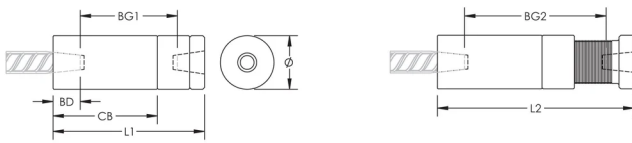

Coupler Body (CB): 70mm

Unit Weight: 1.22 kg

Designed to Meet: AASHTO;ABNT NBR 8548:1984;ACI 318 Type 1 (125% Specified Yield);ACI 318 Type 2 (Specified Tensile);ACI 349;ACI 359;AS3600

Package Quantity: 12

ADDITIONAL PRODUCT DETAILS

Bar dimensions and weights listed may vary by region. Coupler sizes not shown may be available by special order. Contact your nVent LENTON representative for more information.

DIAGRAMS

WARNING

nVent products shall be installed and used only as indicated in nVent's product instruction sheets and training materials. Instruction sheets are available at www.nvent.com and from your nVent customer service representative. Improper installation, misuse, misapplication or other failure to completely follow nVent's instructions and warnings may cause product malfunction, property damage, serious bodily injury and death and/or void your warranty.

North America

+1.800.753.9221

Option 1 – Customer Care

Option 2 – Technical

Support

Europe

Netherlands:

+31 800-0200135

France:

+33 800 901 793

Europe

Germany:

800 1890272

Other Countries:

+31 13 5835404

APAC

Shanghai:

+ 86 21 2412 1618/19

Sydney:

+61 2 9751 8500

Our powerful portfolio of brands:

CADDY

ERICO

HOFFMAN

ILSCO

SCHROFF

TRACHTE