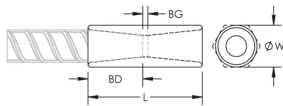

Length (L): 80mm

Bar Depth (BD): 32mm

Bar Gap (BG): 16mm

Unit Weight: 0.33 kg

Designed to Meet: AASHTO; ABNT NBR 8548:1984; ACI 318 Type 1 (125% Specified Yield); ACI 318 Type 2 (Specified Tensile); ACI 349; ACI 359; AS3600

Package Quantity: 50

ADDITIONAL PRODUCT DETAILS

Bar dimensions and weights listed may vary by region. Coupler sizes not shown may be available by special order. Contact your nVent LENTON representative for more information.

DIAGRAMS

WARNING

nVent products shall be installed and used only as indicated in nVent's product instruction sheets and training materials. Instruction sheets are available at www.nvent.com and from your nVent customer service representative. Improper installation, misuse, misapplication or other failure to completely follow nVent's instructions and warnings may cause product malfunction, property damage, serious bodily injury and death and/or void your warranty.

North America

+1.800.753.9221

Option 1 – Customer Care

Option 2 – Technical

Support

Europe

Netherlands:

+31 800-0200135

France:

+33 800 901 793

Europe

Germany:

800 1890272

Other Countries:

+31 13 5835404