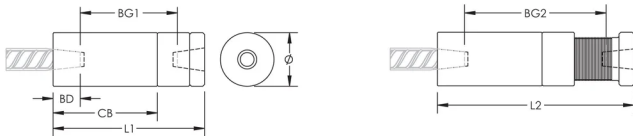

Designed to Meet: AASHTO;ABNT NBR 8548:1984;ACI 318 Type 1 (125% Specified Yield);ACI 318 Type 2 (Specified Tensile);ACI 349;ACI 359;AS3600

Package Quantity: 12

ADDITIONAL PRODUCT DETAILS

Bar dimensions and weights listed may vary by region. Coupler sizes not shown may be available by special order. Contact your nVent LENTON representative for more information.

DIAGRAMS

WARNING

nVent products shall be installed and used only as indicated in nVent's product instruction sheets and training materials. Instruction sheets are available at www.nvent.com and from your nVent customer service representative. Improper installation, misuse, misapplication or other failure to completely follow nVent's instructions and warnings may cause product malfunction, property damage, serious bodily injury and death and/or void your warranty.

North America

+1.800.753.9221
Option 1 – Customer Care
Option 2 – Technical
Support

Europe

Netherlands:
+31 800-0200135
France:
+33 800 901 793

Europe

Germany:
800 1890272
Other Countries:
+31 13 5835404

APAC

Shanghai:
+ 86 21 2412 1618/19
Sydney:
+61 2 9751 8500

Our powerful portfolio of brands:

CADDY ERICO HOFFMAN ILSCO SCHROFF TRACHTE