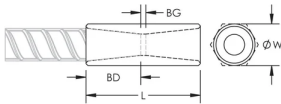

Rebar Size, US: #8

Rebar Size, Canada: 25M

Diameter (Ø): 35 mm

Length (L): 85mm

Bar Depth (BD): 34mm

Bar Gap (BG): 17mm

Unit Weight: 0.39 kg

Designed to Meet: AASHTO;ABNT NBR 8548:1984;ACI 318 Type 1 (125% Specified Yield);ACI 318 Type 2 (Specified Tensile);ACI 349;ACI 359;AS3600

Package Quantity: 50

ADDITIONAL PRODUCT DETAILS

Bar dimensions and weights listed may vary by region. Coupler sizes not shown may be available by special order. Contact your nVent LENTON representative for more information.

DIAGRAMS

WARNING

nVent products shall be installed and used only as indicated in nVent's product instruction sheets and training materials. Instruction sheets are available at www.nvent.com and from your nVent customer service representative. Improper installation, misuse, misapplication or other failure to completely follow nVent's instructions and warnings may cause product malfunction, property damage, serious bodily injury and death and/or void your warranty.

North America

+1.800.753.9221

Option 1 – Customer Care

Option 2 – Technical

Support

Europe

Netherlands:

+31 800-0200135

France:

+33 800 901 793

Europe

Germany:

800 1890272

Other Countries:

+31 13 5835404