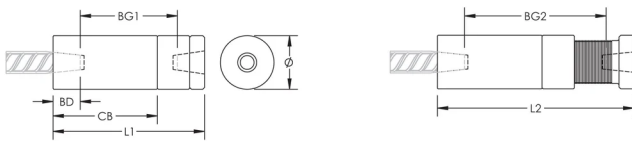

Coupler Body (CB): 86mm

Unit Weight: 1.29 kg

Designed to Meet: AASHTO;ABNT NBR 8548:1984;ACI 318 Type 1 (125% Specified Yield);ACI 318 Type 2 (Specified Tensile);ACI 349;ACI 359;AS3600

Package Quantity: 12

ADDITIONAL PRODUCT DETAILS

Bar dimensions and weights listed may vary by region. Coupler sizes not shown may be available by special order. Contact your nVent LENTON representative for more information.

DIAGRAMS

WARNING

nVent products shall be installed and used only as indicated in nVent's product instruction sheets and training materials. Instruction sheets are available at www.nvent.com and from your nVent customer service representative. Improper installation, misuse, misapplication or other failure to completely follow nVent's instructions and warnings may cause product malfunction, property damage, serious bodily injury and death and/or void your warranty.

North America

+1.800.753.9221

Option 1 – Customer Care

Option 2 – Technical

Support

Europe

Netherlands:

+31 800-0200135

France:

+33 800 901 793

Europe

Germany:

800 1890272

Other Countries:

+31 13 5835404

APAC

Shanghai:

+ 86 21 2412 1618/19

Sydney:

+61 2 9751 8500

Our powerful portfolio of brands:

CADDY

ERICO

HOFFMAN

ILSCO

SCHROFF

TRACHTE