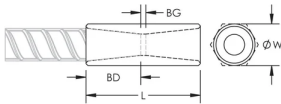

Rebar Size, US: #9

Rebar Size, Canada: 30M

Diameter (Ø): 38 mm

Length (L): 91mm

Bar Depth (BD): 38mm

Bar Gap (BG): 15mm

Unit Weight: 0.48 kg

Designed to Meet: AASHTO;ABNT NBR 8548:1984;ACI 318 Type 1 (125% Specified Yield);ACI 318 Type 2 (Specified Tensile);ACI 349;ACI 359;AS3600

Package Quantity: 50

ADDITIONAL PRODUCT DETAILS

Bar dimensions and weights listed may vary by region. Coupler sizes not shown may be available by special order. Contact your nVent LENTON representative for more information.

DIAGRAMS

WARNING

nVent products shall be installed and used only as indicated in nVent's product instruction sheets and training materials. Instruction sheets are available at www.nvent.com and from your nVent customer service representative. Improper installation, misuse, misapplication or other failure to completely follow nVent's instructions and warnings may cause product malfunction, property damage, serious bodily injury and death and/or void your warranty.

North America

+1.800.753.9221

Option 1 – Customer Care

Option 2 – Technical

Support

Europe

Netherlands:

+31 800-0200135

France:

+33 800 901 793

Europe

Germany:

800 1890272

Other Countries:

+31 13 5835404