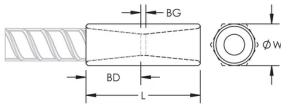

Rebar Size, US: #9

Rebar Size, Canada: 30M

Diameter (Ø): 38 mm

Length (L): 91mm

Bar Depth (BD): 38mm

Bar Gap (BG): 15mm

Unit Weight: 0.48 kg

Designed to Meet: AASHTO;ABNT NBR 8548:1984;ACI 318 Type 1 (125% Specified Yield);ACI 318 Type 2 (Specified Tensile);ACI 349;ACI 359;AS3600

Package Quantity: 50

ADDITIONAL PRODUCT DETAILS

Bar dimensions and weights listed may vary by region. Coupler sizes not shown may be available by special order. Contact your nVent LENTON representative for more information.

DIAGRAMS

WARNING

nVent products shall be installed and used only as indicated in nVent's product instruction sheets and training materials. Instruction sheets are available at www.nvent.com and from your nVent customer service representative. Improper installation, misuse, misapplication or other failure to completely follow nVent's instructions and warnings may cause product malfunction, property damage, serious bodily injury and death and/or void your warranty.

North America

+1.800.753.9221

Option 1 – Customer Care

Option 2 – Technical

Support

Europe

Netherlands:

+31 800-0200135

France:

+33 800 901 793

Europe

Germany:

800 1890272

Other Countries:

+31 13 5835404