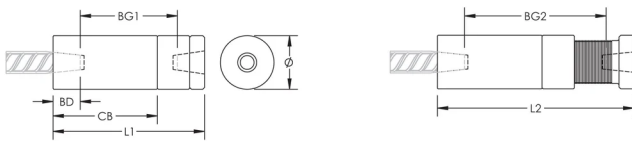

Coupler Body (CB): 90mm

Unit Weight: 2.75 kg

Designed to Meet: AASHTO;ABNT NBR 8548:1984;ACI 318 Type 1 (125% Specified Yield);ACI 318 Type 2 (Specified Tensile);ACI 349;ACI 359;AS3600

Package Quantity: 6

ADDITIONAL PRODUCT DETAILS

Bar dimensions and weights listed may vary by region. Coupler sizes not shown may be available by special order. Contact your nVent LENTON representative for more information.

DIAGRAMS

WARNING

nVent products shall be installed and used only as indicated in nVent's product instruction sheets and training materials. Instruction sheets are available at www.nvent.com and from your nVent customer service representative. Improper installation, misuse, misapplication or other failure to completely follow nVent's instructions and warnings may cause product malfunction, property damage, serious bodily injury and death and/or void your warranty.

North America

+1.800.753.9221

Option 1 – Customer Care

Option 2 – Technical

Support

Europe

Netherlands:

+31 800-0200135

France:

+33 800 901 793

Europe

Germany:

800 1890272

Other Countries:

+31 13 5835404

APAC

Shanghai:

+ 86 21 2412 1618/19

Sydney:

+61 2 9751 8500

Our powerful portfolio of brands:

CADDY

ERICO

HOFFMAN

ILSCO

SCHROFF

TRACHTE