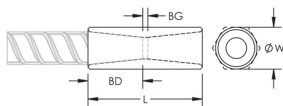

Length (L): 96mm

Bar Depth (BD): 40mm

Bar Gap (BG): 16mm

Unit Weight: 0.69 kg

Designed to Meet: AASHTO; ABNT NBR 8548:1984; ACI 318 Type 1 (125% Specified Yield); ACI 318 Type 2 (Specified Tensile); ACI 349; ACI 359; AS3600

Package Quantity: 16

ADDITIONAL PRODUCT DETAILS

Bar dimensions and weights listed may vary by region. Coupler sizes not shown may be available by special order. Contact your nVent LENTON representative for more information.

DIAGRAMS

WARNING

nVent products shall be installed and used only as indicated in nVent's product instruction sheets and training materials. Instruction sheets are available at www.nvent.com and from your nVent customer service representative. Improper installation, misuse, misapplication or other failure to completely follow nVent's instructions and warnings may cause product malfunction, property damage, serious bodily injury and death and/or void your warranty.

North America

+1.800.753.9221

Option 1 – Customer Care

Option 2 – Technical

Support

Europe

Netherlands:

+31 800-0200135

France:

+33 800 901 793

Europe

Germany:

800 1890272

Other Countries:

+31 13 5835404