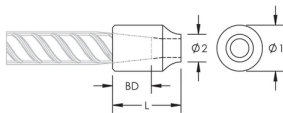

Length (L): 73mm

Bar Depth (BD): 40mm

Unit Weight: 0.73 kg

Designed to Meet: AASHTO;ABNT NBR 8548:1984;ACI 318 Type 1 (125% Specified Yield);ACI 318 Type 2 (Specified Tensile);ACI 349;ACI 359;AS3600

Package Quantity: 14

ADDITIONAL PRODUCT DETAILS

Bar dimensions and weights listed may vary by region. Coupler sizes not shown may be available by special order. Contact your nVent LENTON representative for more information.

The design of the weld, the selection of electrode, and other relevant choices depend on the chemical and physical properties of the structural steel to which the couplers are welded. Engineers who design assemblies should adhere to all appropriate regulations.

DIAGRAMS

WARNING

nVent products shall be installed and used only as indicated in nVent's product instruction sheets and training materials. Instruction sheets are available at www.nvent.com and from your nVent customer service representative. Improper installation, misuse, misapplication or other failure to completely follow nVent's instructions and warnings may cause product malfunction, property damage, serious bodily injury and death and/or void your warranty.

North America

+1.800.753.9221

Option 1 – Customer Care

Option 2 – Technical

Support

Europe

Netherlands:

+31 800-0200135

France:

+33 800 901 793

Europe

Germany:

800 1890272

Other Countries:

+31 13 5835404