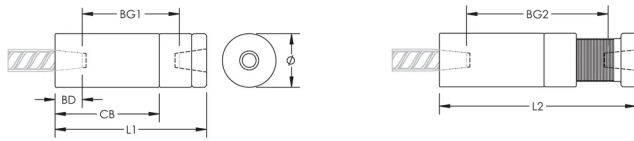

Unit Weight: 2.75 kg

Designed to Meet: AASHTO; ABNT NBR 8548:1984; ACI 318 Type 1 (125% Specified Yield); ACI 318 Type 2 (Specified Tensile); ACI 349; ACI 359; AS3600

Package Quantity: 6

ADDITIONAL PRODUCT DETAILS

Bar dimensions and weights listed may vary by region. Coupler sizes not shown may be available by special order. Contact your nVent LENTON representative for more information.

DIAGRAMS

WARNING

nVent products shall be installed and used only as indicated in nVent's product instruction sheets and training materials. Instruction sheets are available at www.nvent.com and from your nVent customer service representative. Improper installation, misuse, misapplication or other failure to completely follow nVent's instructions and warnings may cause product malfunction, property damage, serious bodily injury and death and/or void your warranty.

North America

+1.800.753.9221

Option 1 – Customer Care

Option 2 – Technical

Support

Europe

Netherlands:

+31 800-0200135

France:

+33 800 901 793

Europe

Germany:

800 1890272

Other Countries:

+31 13 5835404

APAC

Shanghai:

+ 86 21 2412 1618/19

Sydney:

+61 2 9751 8500

Our powerful portfolio of brands:

CADDY

ERICO

HOFFMAN

ILSCO

SCHROFF

TRACHTE