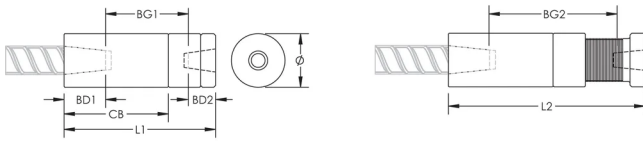

Coupler Body (CB): 106mm

Unit Weight: 2.91 kg

Designed to Meet: AASHTO;ABNT NBR 8548:1984;ACI 318 Type 1 (125% Specified Yield);ACI 318 Type 2 (Specified Tensile);ACI 349;ACI 359;AS3600

Package Quantity: 6

ADDITIONAL PRODUCT DETAILS

Bar dimensions and weights listed may vary by region. Coupler sizes not shown may be available by special order. Contact your nVent LENTON representative for more information.

DIAGRAMS

WARNING

nVent products shall be installed and used only as indicated in nVent's product instruction sheets and training materials. Instruction sheets are available at www.nvent.com and from your nVent customer service representative. Improper installation, misuse, misapplication or other failure to completely follow nVent's instructions and warnings may cause product malfunction, property damage, serious bodily injury and death and/or void your warranty.

North America

+1.800.753.9221

Option 1 – Customer Care

Option 2 – Technical

Support

Europe

Netherlands:

+31 800-0200135

France:

+33 800 901 793

Europe

Germany:

800 1890272

Other Countries:

+31 13 5835404

APAC

Shanghai:

+ 86 21 2412 1618/19

Sydney:

+61 2 9751 8500

Our powerful portfolio of brands:

CADDY

ERICO

HOFFMAN

ILSCO

SCHROFF

TRACHTE