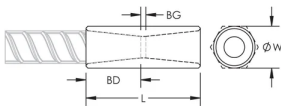

Rebar Size, Canada: 35M

Diameter (Ø): 48 mm

Length (L): 121mm

Bar Depth (BD): 52mm

Bar Gap (BG): 17mm

Unit Weight: 0.91 kg

Designed to Meet: AASHTO;ABNT NBR 8548:1984;ACI 318 Type 1 (125% Specified Yield);ACI 318 Type 2 (Specified Tensile);ACI 349;ACI 359;AS3600

Package Quantity: 16

ADDITIONAL PRODUCT DETAILS

Bar dimensions and weights listed may vary by region. Coupler sizes not shown may be available by special order. Contact your nVent LENTON representative for more information.

DIAGRAMS

WARNING

nVent products shall be installed and used only as indicated in nVent's product instruction sheets and training materials. Instruction sheets are available at www.nvent.com and from your nVent customer service representative. Improper installation, misuse, misapplication or other failure to completely follow nVent's instructions and warnings may cause product malfunction, property damage, serious bodily injury and death and/or void your warranty.

North America

+1.800.753.9221

Option 1 – Customer Care

Option 2 – Technical

Support

Europe

Netherlands:

+31 800-0200135

France:

+33 800 901 793

Europe

Germany:

800 1890272

Other Countries:

+31 13 5835404