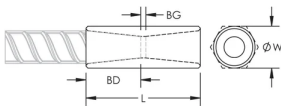

Rebar Size, Canada: 35M

Diameter (Ø): 48 mm

Length (L): 121mm

Bar Depth (BD): 52mm

Bar Gap (BG): 17mm

Unit Weight: 0.91 kg

Designed to Meet: AASHTO;ABNT NBR 8548:1984;ACI 318 Type 1 (125% Specified Yield);ACI 318 Type 2 (Specified Tensile);ACI 349;ACI 359;AS3600

Package Quantity: 16

ADDITIONAL PRODUCT DETAILS

Bar dimensions and weights listed may vary by region. Coupler sizes not shown may be available by special order. Contact your nVent LENTON representative for more information.

DIAGRAMS

WARNING

nVent products shall be installed and used only as indicated in nVent's product instruction sheets and training materials. Instruction sheets are available at www.nvent.com and from your nVent customer service representative. Improper installation, misuse, misapplication or other failure to completely follow nVent's instructions and warnings may cause product malfunction, property damage, serious bodily injury and death and/or void your warranty.

North America

+1.800.753.9221

Option 1 – Customer Care

Option 2 – Technical

Support

Europe

Netherlands:

+31 800-0200135

France:

+33 800 901 793

Europe

Germany:

800 1890272

Other Countries:

+31 13 5835404