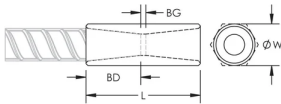

Rebar Size, US: #11

Rebar Size, Canada: 35M

Diameter (Ø): 48 mm

Length (L): 101mm

Bar Depth (BD): 43mm

Bar Gap (BG): 15mm

Unit Weight: 0.8 kg

Designed to Meet: AASHTO;ABNT NBR 8548:1984;ACI 318 Type 1 (125% Specified Yield);ACI 318 Type 2 (Specified Tensile);ACI 349;ACI 359;AS3600

Package Quantity: 16

ADDITIONAL PRODUCT DETAILS

Bar dimensions and weights listed may vary by region. Coupler sizes not shown may be available by special order. Contact your nVent LENTON representative for more information.

DIAGRAMS

WARNING

nVent products shall be installed and used only as indicated in nVent's product instruction sheets and training materials. Instruction sheets are available at www.nvent.com and from your nVent customer service representative. Improper installation, misuse, misapplication or other failure to completely follow nVent's instructions and warnings may cause product malfunction, property damage, serious bodily injury and death and/or void your warranty.

North America

+1.800.753.9221

Option 1 – Customer Care

Option 2 – Technical

Support

Europe

Netherlands:

+31 800-0200135

France:

+33 800 901 793

Europe

Germany:

800 1890272

Other Countries:

+31 13 5835404