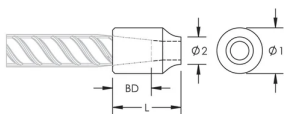

Rebar Size, Canada: 35M

Diameter 1 ($\varnothing 1$): 51 mm

Diameter 2 ($\varnothing 2$): 29 mm

Length (L): 75mm

Bar Depth (BD): 43mm

Unit Weight: 0.72 kg

Designed to Meet: AASHTO;ABNT NBR 8548:1984;ACI 318 Type 1 (125% Specified Yield);ACI 318 Type 2 (Specified Tensile);ACI 349;ACI 359;AS3600

Package Quantity: 30

ADDITIONAL PRODUCT DETAILS

Bar dimensions and weights listed may vary by region. Coupler sizes not shown may be available by special order. Contact your nVent LENTON representative for more information.

The design of the weld, the selection of electrode, and other relevant choices depend on the chemical and physical properties of the structural steel to which the couplers are welded. Engineers who design assemblies should adhere to all appropriate regulations.

DIAGRAMS

WARNING

---

nVent products shall be installed and used only as indicated in nVent's product instruction sheets and training materials. Instruction sheets are available at www.nvent.com and from your nVent customer service representative. Improper installation, misuse, misapplication or other failure to completely follow nVent's instructions and warnings may cause product malfunction, property damage, serious bodily injury and death and/or void your warranty.