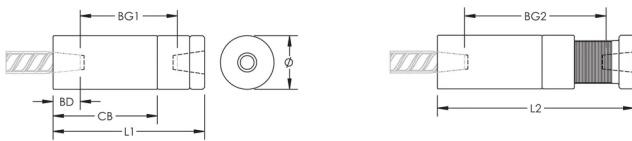

Coupler Body (CB): 106mm

Unit Weight: 2.86 kg

Designed to Meet: AASHTO;ABNT NBR 8548:1984;ACI 318 Type 1 (125% Specified Yield);ACI 318 Type 2 (Specified Tensile);ACI 349;ACI 359;AS3600

Package Quantity: 6

ADDITIONAL PRODUCT DETAILS

Bar dimensions and weights listed may vary by region. Coupler sizes not shown may be available by special order. Contact your nVent LENTON representative for more information.

DIAGRAMS

WARNING

nVent products shall be installed and used only as indicated in nVent's product instruction sheets and training materials. Instruction sheets are available at www.nvent.com and from your nVent customer service representative. Improper installation, misuse, misapplication or other failure to completely follow nVent's instructions and warnings may cause product malfunction, property damage, serious bodily injury and death and/or void your warranty.

North America

+1.800.753.9221

Option 1 – Customer Care

Option 2 – Technical

Support

Europe

Netherlands:

+31 800-0200135

France:

+33 800 901 793

Europe

Germany:

800 1890272

Other Countries:

+31 13 5835404

APAC

Shanghai:

+ 86 21 2412 1618/19

Sydney:

+61 2 9751 8500

Our powerful portfolio of brands:

CADDY

ERICO

HOFFMAN

ILSCO

SCHROFF

TRACHTE