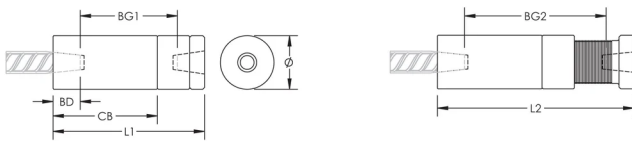

Coupler Body (CB): 106mm

Unit Weight: 2.86 kg

Designed to Meet: AASHTO;ABNT NBR 8548:1984;ACI 318 Type 1 (125% Specified Yield);ACI 318 Type 2 (Specified Tensile);ACI 349;ACI 359;AS3600

Package Quantity: 6

ADDITIONAL PRODUCT DETAILS

Bar dimensions and weights listed may vary by region. Coupler sizes not shown may be available by special order. Contact your nVent LENTON representative for more information.

DIAGRAMS

WARNING

nVent products shall be installed and used only as indicated in nVent's product instruction sheets and training materials. Instruction sheets are available at www.nvent.com and from your nVent customer service representative. Improper installation, misuse, misapplication or other failure to completely follow nVent's instructions and warnings may cause product malfunction, property damage, serious bodily injury and death and/or void your warranty.

North America

+1.800.753.9221

Option 1 – Customer Care

Option 2 – Technical

Support

Europe

Netherlands:

+31 800-0200135

France:

+33 800 901 793

Europe

Germany:

800 1890272

Other Countries:

+31 13 5835404

APAC

Shanghai:

+ 86 21 2412 1618/19

Sydney:

+61 2 9751 8500

Our powerful portfolio of brands:

CADDY

ERICO

HOFFMAN

ILSCO

SCHROFF

TRACHTE