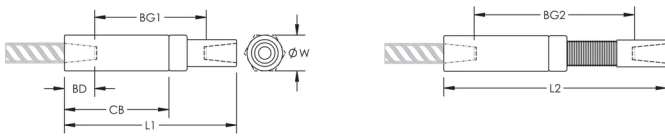

Bar Gap 2 (BG2): 251mm

Coupler Body (CB): 175mm

Unit Weight: 5.81 kg

Designed to Meet: AASHTO;ABNT NBR 8548:1984;ACI 318 Type 1 (125% Specified Yield);ACI 318 Type 2 (Specified Tensile);ACI 349;ACI 359;AS3600

Package Quantity: 3

ADDITIONAL PRODUCT DETAILS

Bar dimensions and weights listed may vary by region. Coupler sizes not shown may be available by special order. Contact your nVent LENTON representative for more information.

DIAGRAMS

WARNING

nVent products shall be installed and used only as indicated in nVent's product instruction sheets and training materials. Instruction sheets are available at www.nvent.com and from your nVent customer service representative. Improper installation, misuse, misapplication or other failure to completely follow nVent's instructions and warnings may cause product malfunction, property damage, serious bodily injury and death and/or void your warranty.

North America

+1.800.753.9221

Option 1 – Customer Care

Option 2 – Technical

Support

Europe

Netherlands:

+31 800-0200135

France:

+33 800 901 793

Europe

Germany:

800 1890272

Other Countries:

+31 13 5835404

APAC

Shanghai:

+ 86 21 2412 1618/19

Sydney:

+61 2 9751 8500

Our powerful portfolio of brands:

CADDY

ERICO

HOFFMAN

ILSCO

SCHROFF

TRACHTE