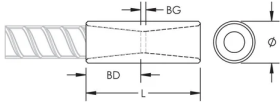

Package Quantity: 8

ADDITIONAL PRODUCT DETAILS

Bar dimensions and weights listed may vary by region. Coupler sizes not shown may be available by special order. Contact your nVent LENTON representative for more information.

DIAGRAMS

WARNING

---

nVent products shall be installed and used only as indicated in nVent's product instruction sheets and training materials. Instruction sheets are available at www.nvent.com and from your nVent customer service representative. Improper installation, misuse, misapplication or other failure to completely follow nVent's instructions and warnings may cause product malfunction, property damage, serious bodily injury and death and/or void your warranty.

North America

+1.800.753.9221
Option 1 – Customer Care
Option 2 – Technical
Support

Europe

Netherlands:
+31 800-0200135
France:
+33 800 901 793

Europe

Germany:
800 1890272
Other Countries:
+31 13 5835404