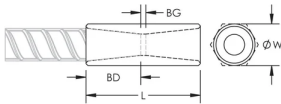

Rebar Size, US: #14

Rebar Size, Canada: 45M

Diameter (Ø): 57 mm

Length (L): 133mm

Bar Depth (BD): 56mm

Bar Gap (BG): 21mm

Unit Weight: 1.52 kg

Designed to Meet: AASHTO;ABNT NBR 8548:1984;ACI 318 Type 1 (125% Specified Yield);ACI 318 Type 2 (Specified Tensile);ACI 349;ACI 359;AS3600

Package Quantity: 12

ADDITIONAL PRODUCT DETAILS

Bar dimensions and weights listed may vary by region. Coupler sizes not shown may be available by special order. Contact your nVent LENTON representative for more information.

DIAGRAMS

WARNING

nVent products shall be installed and used only as indicated in nVent's product instruction sheets and training materials. Instruction sheets are available at www.nvent.com and from your nVent customer service representative. Improper installation, misuse, misapplication or other failure to completely follow nVent's instructions and warnings may cause product malfunction, property damage, serious bodily injury and death and/or void your warranty.

North America

+1.800.753.9221

Option 1 – Customer Care

Option 2 – Technical

Support

Europe

Netherlands:

+31 800-0200135

France:

+33 800 901 793

Europe

Germany:

800 1890272

Other Countries:

+31 13 5835404