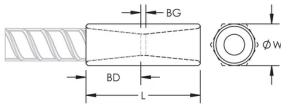

Rebar Size, US: #14

Rebar Size, Canada: 45M

Diameter (Ø): 57 mm

Length (L): 133mm

Bar Depth (BD): 56mm

Bar Gap (BG): 21mm

Unit Weight: 1.52 kg

Designed to Meet: AASHTO;ABNT NBR 8548:1984;ACI 318 Type 1 (125% Specified Yield);ACI 318 Type 2 (Specified Tensile);ACI 349;ACI 359;AS3600

Package Quantity: 12

ADDITIONAL PRODUCT DETAILS

Bar dimensions and weights listed may vary by region. Coupler sizes not shown may be available by special order. Contact your nVent LENTON representative for more information.

DIAGRAMS

WARNING

nVent products shall be installed and used only as indicated in nVent's product instruction sheets and training materials. Instruction sheets are available at www.nvent.com and from your nVent customer service representative. Improper installation, misuse, misapplication or other failure to completely follow nVent's instructions and warnings may cause product malfunction, property damage, serious bodily injury and death and/or void your warranty.

North America

+1.800.753.9221

Option 1 – Customer Care

Option 2 – Technical

Support

Europe

Netherlands:

+31 800-0200135

France:

+33 800 901 793

Europe

Germany:

800 1890272

Other Countries:

+31 13 5835404