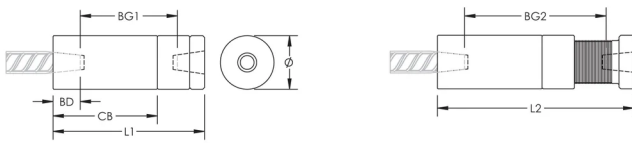

Coupler Body (CB): 127mm

Unit Weight: 5.62 kg

Designed to Meet: AASHTO;ABNT NBR 8548:1984;ACI 318 Type 1 (125% Specified Yield);ACI 318 Type 2 (Specified Tensile);ACI 349;ACI 359;AS3600

Package Quantity: 4

ADDITIONAL PRODUCT DETAILS

Bar dimensions and weights listed may vary by region. Coupler sizes not shown may be available by special order. Contact your nVent LENTON representative for more information.

DIAGRAMS

WARNING

nVent products shall be installed and used only as indicated in nVent's product instruction sheets and training materials. Instruction sheets are available at www.nvent.com and from your nVent customer service representative. Improper installation, misuse, misapplication or other failure to completely follow nVent's instructions and warnings may cause product malfunction, property damage, serious bodily injury and death and/or void your warranty.

North America

+1.800.753.9221

Option 1 – Customer Care

Option 2 – Technical

Support

Europe

Netherlands:

+31 800-0200135

France:

+33 800 901 793

Europe

Germany:

800 1890272

Other Countries:

+31 13 5835404

APAC

Shanghai:

+ 86 21 2412 1618/19

Sydney:

+61 2 9751 8500

Our powerful portfolio of brands:

CADDY

ERICO

HOFFMAN

ILSCO

SCHROFF

TRACHTE