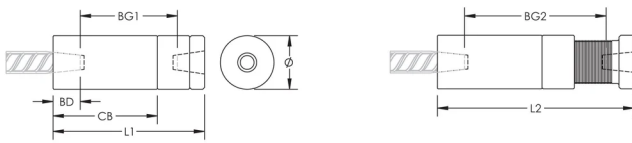

Coupler Body (CB): 127mm

Unit Weight: 5.62 kg

Designed to Meet: AASHTO;ABNT NBR 8548:1984;ACI 318 Type 1 (125% Specified Yield);ACI 318 Type 2 (Specified Tensile);ACI 349;ACI 359;AS3600

Package Quantity: 4

ADDITIONAL PRODUCT DETAILS

Bar dimensions and weights listed may vary by region. Coupler sizes not shown may be available by special order. Contact your nVent LENTON representative for more information.

DIAGRAMS

WARNING

nVent products shall be installed and used only as indicated in nVent's product instruction sheets and training materials. Instruction sheets are available at www.nvent.com and from your nVent customer service representative. Improper installation, misuse, misapplication or other failure to completely follow nVent's instructions and warnings may cause product malfunction, property damage, serious bodily injury and death and/or void your warranty.

North America

+1.800.753.9221

Option 1 – Customer Care

Option 2 – Technical

Support

Europe

Netherlands:

+31 800-0200135

France:

+33 800 901 793

Europe

Germany:

800 1890272

Other Countries:

+31 13 5835404

APAC

Shanghai:

+ 86 21 2412 1618/19

Sydney:

+61 2 9751 8500

Our powerful portfolio of brands:

CADDY

ERICO

HOFFMAN

ILSCO

SCHROFF

TRACHTE