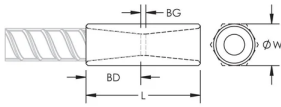

Bar Depth (BD): 71mm

Bar Gap (BG): 21mm

Unit Weight: 2.81 kg

Designed to Meet: AASHTO;ABNT NBR 8548:1984;ACI 318 Type 1 (125% Specified Yield);ACI 318 Type 2 (Specified Tensile);ACI 349;ACI 359;AS3600

Package Quantity: 6

ADDITIONAL PRODUCT DETAILS

Bar dimensions and weights listed may vary by region. Coupler sizes not shown may be available by special order. Contact your nVent LENTON representative for more information.

DIAGRAMS

WARNING

nVent products shall be installed and used only as indicated in nVent's product instruction sheets and training materials. Instruction sheets are available at www.nvent.com and from your nVent customer service representative. Improper installation, misuse, misapplication or other failure to completely follow nVent's instructions and warnings may cause product malfunction, property damage, serious bodily injury and death and/or void your warranty.

North America

+1.800.753.9221

Option 1 – Customer Care

Option 2 – Technical

Support

Europe

Netherlands:

+31 800-0200135

France:

+33 800 901 793

Europe

Germany:

800 1890272

Other Countries:

+31 13 5835404