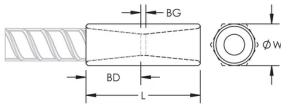

Rebar Size, US: #18

Rebar Size, Canada: 55M

Diameter (Ø): 76 mm

Length (L): 164mm

Bar Depth (BD): 71mm

Bar Gap (BG): 22mm

Unit Weight: 3.32 kg

Designed to Meet: AASHTO;ABNT NBR 8548:1984;ACI 318 Type 1 (125% Specified Yield);ACI 318 Type 2 (Specified Tensile);ACI 349;ACI 359;AS3600

Package Quantity: 6

ADDITIONAL PRODUCT DETAILS

Bar dimensions and weights listed may vary by region. Coupler sizes not shown may be available by special order. Contact your nVent LENTON representative for more information.

DIAGRAMS

WARNING

nVent products shall be installed and used only as indicated in nVent's product instruction sheets and training materials. Instruction sheets are available at www.nvent.com and from your nVent customer service representative. Improper installation, misuse, misapplication or other failure to completely follow nVent's instructions and warnings may cause product malfunction, property damage, serious bodily injury and death and/or void your warranty.

North America

+1.800.753.9221

Option 1 – Customer Care

Option 2 – Technical

Support

Europe

Netherlands:

+31 800-0200135

France:

+33 800 901 793

Europe

Germany:

800 1890272

Other Countries:

+31 13 5835404