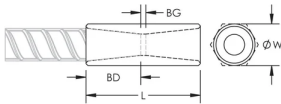

Rebar Size, US: #18

Rebar Size, Canada: 55M

Diameter (Ø): 76 mm

Length (L): 164mm

Bar Depth (BD): 71mm

Bar Gap (BG): 22mm

Unit Weight: 3.32 kg

Designed to Meet: AASHTO;ABNT NBR 8548:1984;ACI 318 Type 1 (125% Specified Yield);ACI 318 Type 2 (Specified Tensile);ACI 349;ACI 359;AS3600

Package Quantity: 5

ADDITIONAL PRODUCT DETAILS

Bar dimensions and weights listed may vary by region. Coupler sizes not shown may be available by special order. Contact your nVent LENTON representative for more information.

DIAGRAMS

WARNING

nVent products shall be installed and used only as indicated in nVent's product instruction sheets and training materials. Instruction sheets are available at www.nvent.com and from your nVent customer service representative. Improper installation, misuse, misapplication or other failure to completely follow nVent's instructions and warnings may cause product malfunction, property damage, serious bodily injury and death and/or void your warranty.

North America

+1.800.753.9221

Option 1 – Customer Care

Option 2 – Technical

Support

Europe

Netherlands:

+31 800-0200135

France:

+33 800 901 793

Europe

Germany:

800 1890272

Other Countries:

+31 13 5835404