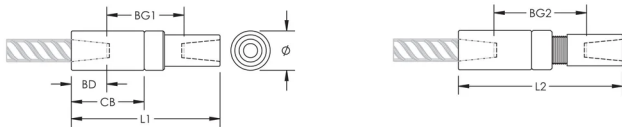

Designed to Meet: AASHTO;ABNT NBR 8548:1984;ACI 318 Type 1 (125% Specified Yield);ACI 318 Type 2 (Specified Tensile);ACI 349;ACI 359;AS3600

Package Quantity: 1

ADDITIONAL PRODUCT DETAILS

Bar dimensions and weights listed may vary by region. Coupler sizes not shown may be available by special order. Contact your nVent LENTON representative for more information.

DIAGRAMS

WARNING

nVent products shall be installed and used only as indicated in nVent's product instruction sheets and training materials. Instruction sheets are available at www.nvent.com and from your nVent customer service representative. Improper installation, misuse, misapplication or other failure to completely follow nVent's instructions and warnings may cause product malfunction, property damage, serious bodily injury and death and/or void your warranty.

North America

+1.800.753.9221
Option 1 – Customer Care
Option 2 – Technical
Support

Europe

Netherlands:
+31 800-0200135
France:
+33 800 901 793

Europe

Germany:
800 1890272
Other Countries:
+31 13 5835404

APAC

Shanghai:
+ 86 21 2412 1618/19
Sydney:
+61 2 9751 8500

Our powerful portfolio of brands:

CADDY ERICO HOFFMAN ILSCO SCHROFF TRACHTE