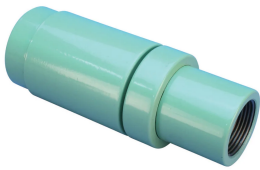

P14 Position Coupler, Coated, 57 mm, #18, 55M

CATALOG NUMBER

EL57TP14LES

Coated reinforcing bar is used in place of plain reinforcing bars to protect against corrosion. Typical applications include bridges, parking structures, pavement, marine structures and repair work. nVent LENTON couplers and mechanical anchors are available in multiple coatings to meet specific job requirements.

FEATURES

Designed to splice the same diameter bars

Designed to splice two curved, bent or straight bars, when neither bar can be rotated and where the ongoing bar is free to move in its axial direction

PRODUCT ATTRIBUTES

Material: Steel

Finish: Epoxy Coated

Finish Standard: ASTM® A775/A775M and AASHTO M284

100% U.S. Domestic Content: Yes

Rebar Size, Metric: 57 mm

Rebar Size, US: #18

Rebar Size, Canada: 55M

Diameter (Ø): 102 mm

Length 1 (L1): 320 mm

Length 2 (L2): 341 mm

Bar Depth (BD): 83mm

Bar Gap 1 (BG1): 154mm

Bar Gap 2 (BG2): 175mm

Coupler Body (CB): 168mm

Unit Weight: 11.9 kg

Designed to Meet: AASHTO;ABNT NBR 8548:1984;ACI 318 Type 1 (125% Specified Yield);ACI 318 Type 2 (Specified Tensile);ACI 349;ACI 359;AS3600