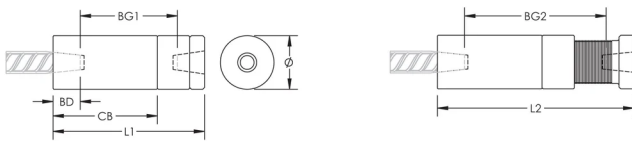

Coupler Body (CB): 156mm

Unit Weight: 11.29 kg

Designed to Meet: AASHTO;ABNT NBR 8548:1984;ACI 318 Type 1 (125% Specified Yield);ACI 318 Type 2 (Specified Tensile);ACI 349;ACI 359;AS3600

Package Quantity: 2

ADDITIONAL PRODUCT DETAILS

Bar dimensions and weights listed may vary by region. Coupler sizes not shown may be available by special order. Contact your nVent LENTON representative for more information.

DIAGRAMS

WARNING

nVent products shall be installed and used only as indicated in nVent's product instruction sheets and training materials. Instruction sheets are available at www.nvent.com and from your nVent customer service representative. Improper installation, misuse, misapplication or other failure to completely follow nVent's instructions and warnings may cause product malfunction, property damage, serious bodily injury and death and/or void your warranty.

North America

+1.800.753.9221

Option 1 – Customer Care

Option 2 – Technical

Support

Europe

Netherlands:

+31 800-0200135

France:

+33 800 901 793

Europe

Germany:

800 1890272

Other Countries:

+31 13 5835404

APAC

Shanghai:

+ 86 21 2412 1618/19

Sydney:

+61 2 9751 8500

Our powerful portfolio of brands:

CADDY

ERICO

HOFFMAN

ILSCO

SCHROFF

TRACHTE