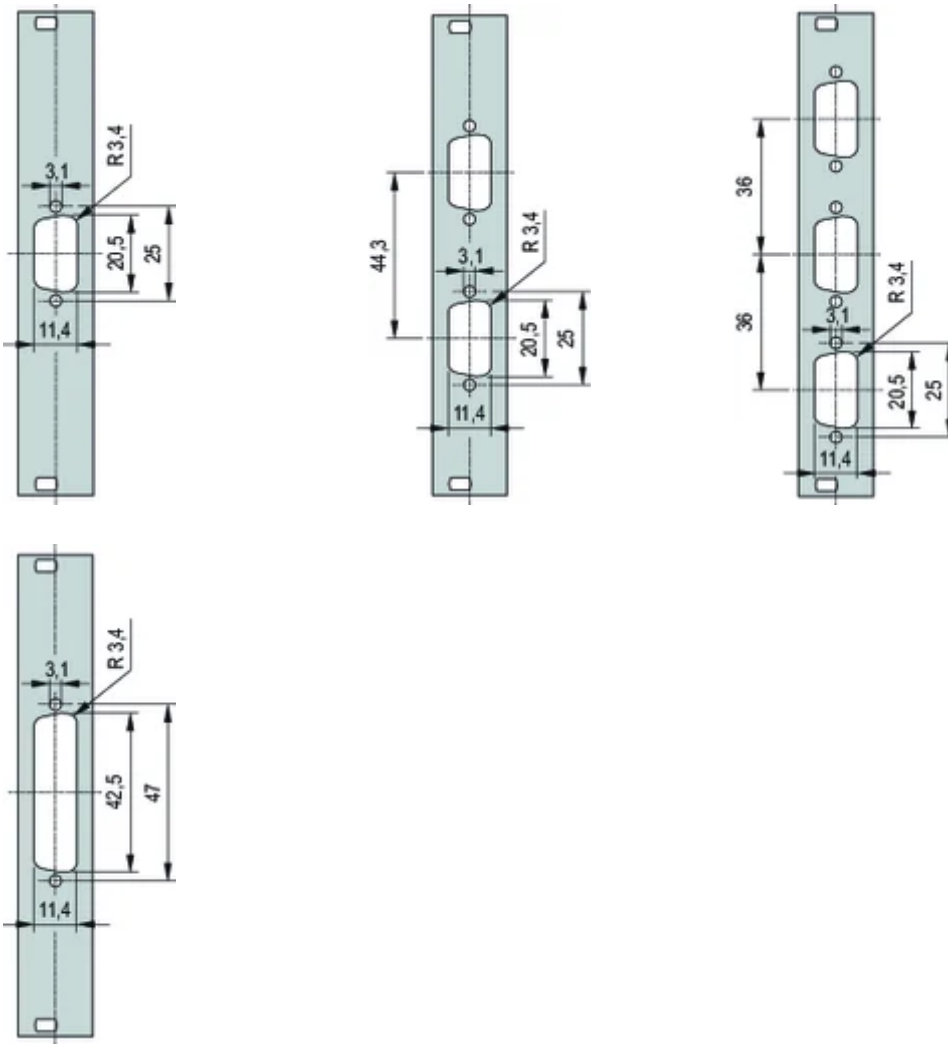

DIAGRAMS

WARNING

---

nVent products shall be installed and used only as indicated in nVent's product instruction sheets and training materials. Instruction sheets are available at www.nvent.com and from your nVent customer service representative. Improper installation, misuse, misapplication or other failure to completely follow nVent's instructions and warnings may cause product malfunction, property damage, serious bodily injury and death and/or void your warranty.