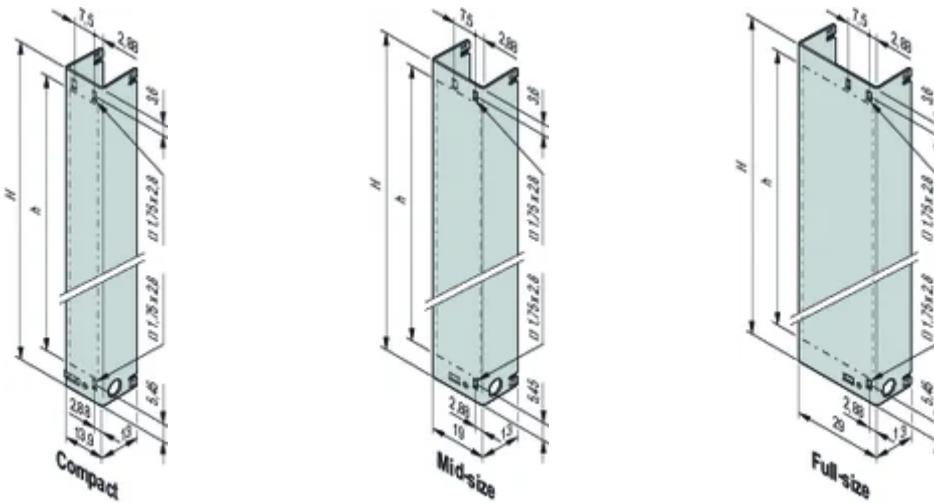

CatalogNumber	Height (H)	Rack Width	Design Feature	Material	Finish	Package Quantity
30849-682	73.8mm	6HP	Full-Size	Aluminum	Passivated	1
30849-407	148.8mm	6HP	Full-Size	Stainless Steel		1
30849-404	73.8mm	6HP	Full-Size	Stainless Steel		1
30849-670	148.8mm	4HP		Aluminum	Passivated	1

Table 2/2

Catalog Number	Front Finish	Rear Finish	Depth (D)	Width (W)
30849-658	Raw	Raw	2.5mm	19mm
30849-694	Raw	Raw	2.5mm	29mm
30849-406	Raw	Raw	1mm	19mm
30849-402	Raw	Raw	1mm	13.9mm
30849-403	Raw	Raw	1mm	19mm
30849-682	Raw	Raw	2.5mm	29mm
30849-407	Raw	Raw	1mm	29mm
30849-404	Raw	Raw	1mm	29mm
30849-670	Raw	Raw	2.5mm	19mm

DIAGRAMS