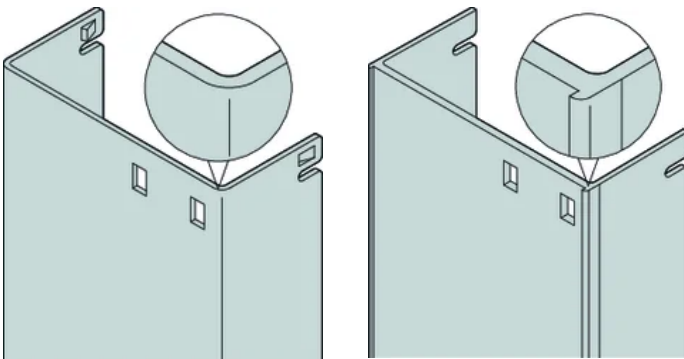

CatalogNumber	Height (H)	Rack Width	Design Feature	Material	Finish	Package Quantity
30849-682	73.8mm	6HP	Full-Size	Aluminum	Passivated	1
30849-407	148.8mm	6HP	Full-Size	Stainless Steel		1
30849-404	73.8mm	6HP	Full-Size	Stainless Steel		1
30849-670	148.8mm	4HP		Aluminum	Passivated	1

Table 2/2

Catalog Number	Front Finish	Rear Finish	Depth (D)	Width (W)
30849-658	Raw	Raw	2.5mm	19mm
30849-694	Raw	Raw	2.5mm	29mm
30849-406	Raw	Raw	1mm	19mm
30849-402	Raw	Raw	1mm	13.9mm
30849-403	Raw	Raw	1mm	19mm
30849-682	Raw	Raw	2.5mm	29mm
30849-407	Raw	Raw	1mm	29mm
30849-404	Raw	Raw	1mm	29mm
30849-670	Raw	Raw	2.5mm	19mm

DIAGRAMS