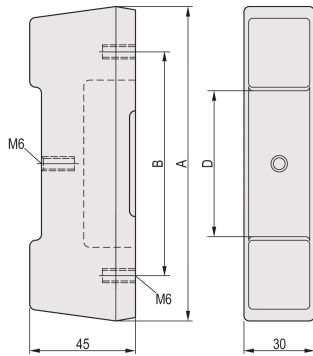

CompacPRO Rear Foot

The rear foot enables the assembly of the rear hood.

CERTIFICATIONS

FEATURES

PU foam, black

SPECIFICATIONS

- Works With:** Cases
- Product Family:** RatiopacPRO; RatiopacPRO AIR; CompacPRO; PropacPRO; Inpac
- Product Type:** Foot
- Type:** Foot
- Material:** Polyurethane

Table 1/1

Catalog Number	Rack Height	Package Quantity
20823-669	4U	1
20823-668	3U	2

WARNING

nVent products shall be installed and used only as indicated in nVent's product instruction sheets and training materials. Instruction sheets are available at www.nvent.com and from your nVent customer service representative. Improper installation, misuse, misapplication or other failure to completely follow nVent's instructions and warnings may cause product malfunction, property damage, serious bodily injury and death and/or void your warranty.