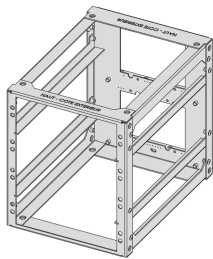

On Board Rack 6 U, 36 HP

CATALOG NUMBER

10170-013

Suitable for ongoing vibrations, shock, high temperatures, and high humidity.

CERTIFICATIONS

FEATURES

For mobile railway applications

Suitable for ongoing vibrations, shock, high temperatures, and high humidity

Suitable for 1, 2, or 3 U SNCF subracks (NF F61-005, CF 60-002)

Rear side is equipped for standard connectors; crossbar can be custom-coded for the SNCF coding pins

Crossbar with integrated cable channel

Several racks can be stacked or fitted in rows

Produced using a welding process, certified to EN 15085 (CL2)

Stainless Steel welds passivated to prevent corrosion

PRODUCT ATTRIBUTES

Product Family: On Board Rack

Rack Height: 6U

Height: 290mm

Rack Width: 36HP

Width: 252.65mm

Package Quantity: 1

Complies With: SNCF NFF 61005; SNCF NFF 60002

Depth: 341.8mm

Frame Material: Steel