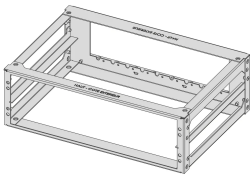

On Board Rack 3 U, 84 HP

CATALOG NUMBER

10170-014

Suitable for ongoing vibrations, shock, high temperatures, and high humidity.