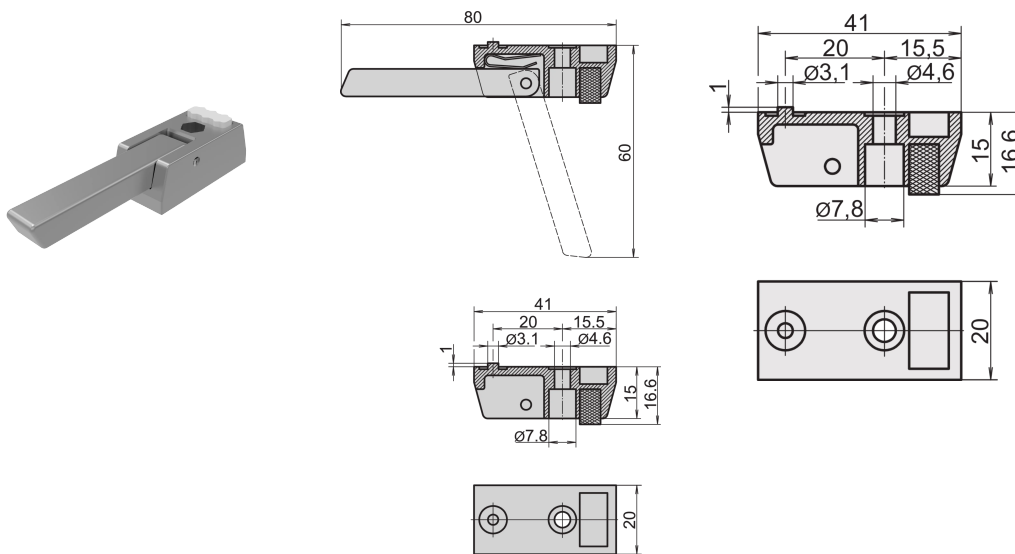

Die Cast Foot, Alu, With Tip-Up

CATALOG NUMBER

10603-002

The tip-up feet from aluminum die cast material enable mounting on the bottom plate of a case. Available with or without tip-up function. Color RAL 9006 White Aluminum.

CERTIFICATIONS

FEATURES

Positioning of case is secured by anti-slip rubber inserts

Can be used instead of standard feet

Load-carrying capacity: 50 kg per foot, max case weight 40 kg

Mounting holes are provided in bottom cover of the cases

PRODUCT ATTRIBUTES

Package Quantity: 1

Color: Silver

Color Code: RAL 9006

Material: Aluminum

Product Family: RatiopacPRO; RatiopacPRO AIR; CompacPRO; PropacPRO; Inpac

Product Type: Foot

Type: Foot; With Tip-up