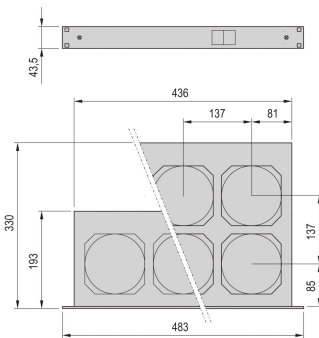

19" Fan Unit, 1 U, With Front Switch, 6 fans, 115 VAC

CATALOG NUMBER

10713-114

Front-mounted, illuminated mains switch on AC devices, coupled with additional rear mains outlet; mechanical strain relief for mains input and mains output cables.

CERTIFICATIONS

FEATURES

Can be adapted to subtracks

Contact protection in accordance with DIN EN ISO 13857