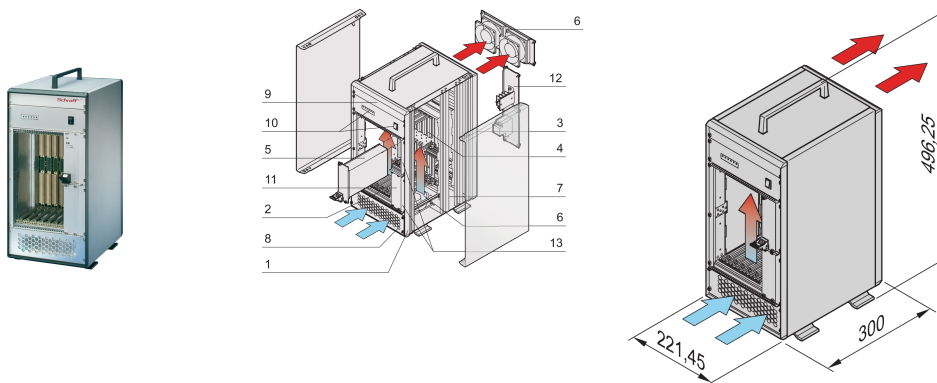

VME64x System, Tower, 5 U, Pluggable PSU

CATALOG NUMBER

10836-045

VME64 tower system for 7 VME64x boards 6 U, 160 mm. The power for the system is created by a pluggable power supply. A fan control module monitors the fans, the temperature and voltage.

CERTIFICATIONS

FEATURES

System in accordance with IEC 60297-3-101, 102, 103; IEEE 1101.1, 1101.10/11; backplane conforms to VITA 1.1-1997

Pluggable PSU, 19" form factor, 300 W; a second PSU can optionally be fitted

Backplane VME64x 7 slot, 6 U, J1/J2 monolithic without P0 connector, Rear I/O option, in accordance with VITA 1-1994 and 1.1-1997

Heat dissipation by 2 fans, cooling from front to rear side; temperature-controlled by fan control module (FCM)

Product Type: System

Number of Slots: 7

Type: Tower

Backplane Type: 6 U VME64 Extension

Data Transfer: VME64; VME2eSST

Power per Slot: 30W

Input Voltage AC: 100 – 240V

Airflow Direction: Front to Rear