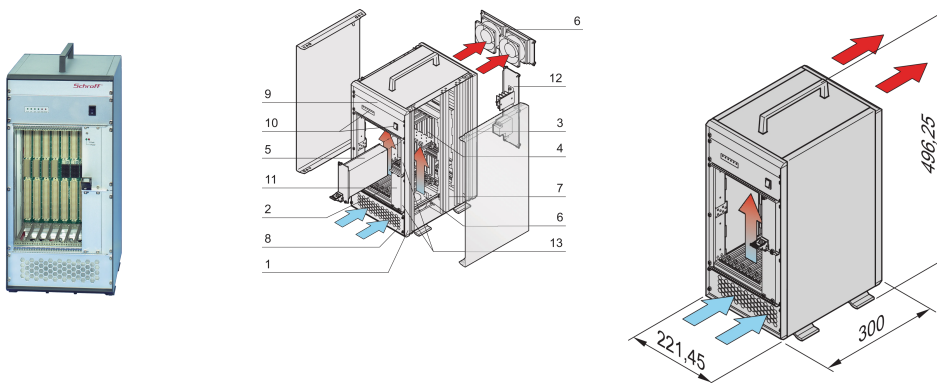

# VXS System, Tower, 5 U, 7 Slot, Pluggable PSU

## CATALOG NUMBER

10836-060

VXS tower system for 7 VXS boards 6 U, 160 mm. With Rear I/O option The power for the system is supplied by a pluggable open frame power supply.

## FEATURES

System in accordance with IEC 60297-3-101, -102, -103; IEEE 1101.1, 1101.10/11; Backplane, conforms to VITA 41.0, -41.1, -41.10, -41.11

PSU, 19" compatible, 300 W; a second PSU can optionally be fitted

## PRODUCT ATTRIBUTES

Product Type: System

Depth: 300mm

Height: 496.25mm

Width: 221.45mm

Power: 250W

Net Weight: 13.5kg