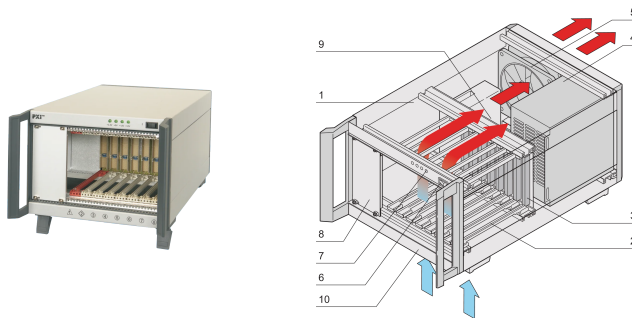

# PXI System With ATX PSU, 4 U, 8 slots, 44 HP

## CATALOG NUMBER

**14579-008**

PXI Desktop Chassis with vertical Card Cage for eight 3 U Boards and built in Power Supply.

## FEATURES

System in accordance with IEC 60297-3-101, -102, -103; IEEE 1101.1, 1101.10/11); Backplane, conforms to PICMG rev. 3.0 and PXI 2.0

PXI desktop chassis, 4 U, 44 HP with vertical card cage. Board format Front: 3U, 160 mm

## PRODUCT ATTRIBUTES

Product Type: System

Number of Slots: 8

Type: Desktop

Backplane Type: 3 U CompactPCI with PXIbus

Data Transfer: 64-bit PCI Bus

Power per Slot: 30W

Input Voltage AC: 100 – 240V