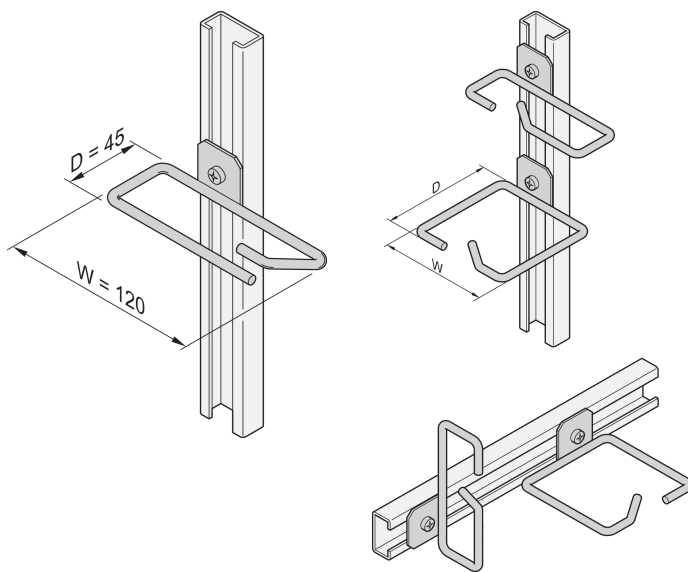

# Cable Eye for C-Rail, Steel, 120 x 45 mm

## CATALOG NUMBER

**20118-339**

Cable eyes can be attached to slide rails, cable panels, etc.