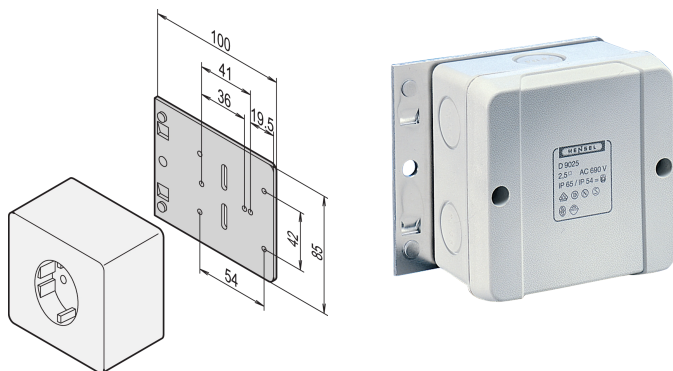

Mounting Plate for Single Sockets

CATALOG NUMBER

20118-537

Mounting Plate for single Socket.

CERTIFICATIONS

FEATURES

For common surface sockets

PRODUCT ATTRIBUTES

Product Type: Mounting Plate

Material: Aluminum

Package Quantity: 1

Net Weight: 0.08kg

ADDITIONAL PRODUCT DETAILS

Surface socket not included in SCHROFF product range.

WARNING

nVent products shall be installed and used only as indicated in nVent's product instruction sheets and training materials. Instruction sheets are available at www.nvent.com and from your nVent customer service representative. Improper installation, misuse, misapplication or other failure to completely follow nVent's instructions and warnings may cause product malfunction, property damage, serious bodily injury and death and/or void your warranty.