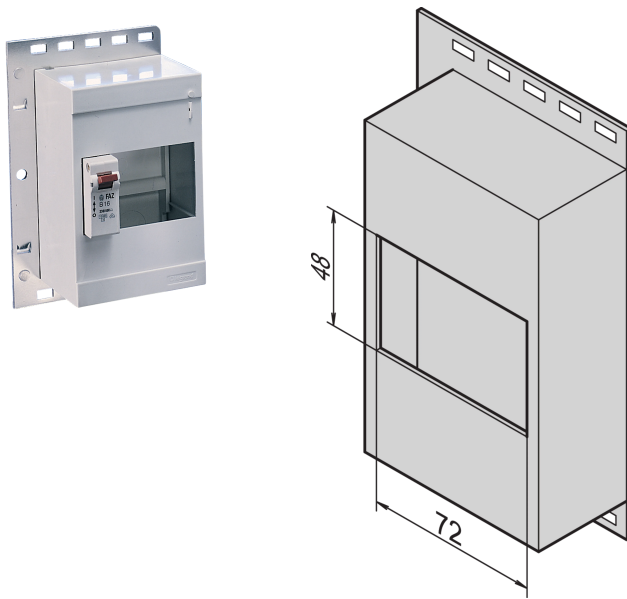

Small Distribution Module

CATALOG NUMBER

20118-538

Small Distribution Module.

CERTIFICATIONS

FEATURES

For fitting of power distribution modules on DIN central Rails (DIN 43880)

PRODUCT ATTRIBUTES

Product Type: Power Distributor

Material: Polystyrene

Net Weight: 0.38kg

Package Quantity: 1

WARNING

nVent products shall be installed and used only as indicated in nVent's product instruction sheets and training materials. Instruction sheets are available at www.nvent.com and from your nVent customer service representative. Improper installation, misuse, misapplication or other failure to completely follow nVent's instructions and warnings may cause product malfunction, property damage, serious bodily injury and death and/or void your warranty.