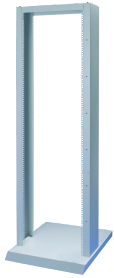

Labrack 19" Open Rack Uprights, 24 U

CATALOG NUMBER

20118-741

19" uprights for open or bare rack with up to 200 kg load capacity. These 19" uprights can be mounted on a mobile or stationary base.

CERTIFICATIONS

FEATURES

Mobile or stationary

Various shelves

Accessories for cable ducting

Stationary load-carrying capacity 200 kg or 150 kg (see specification table) at a defined center of gravity in the center of the lab rack

Recommended max. chassis depth 400 mm

PRODUCT ATTRIBUTES

Rack Height: 24U

Height: 1164mm

Frame Material: Steel

Package Quantity: 1

Complies With: IEC 60297-3-100

Finish: Powder Coated