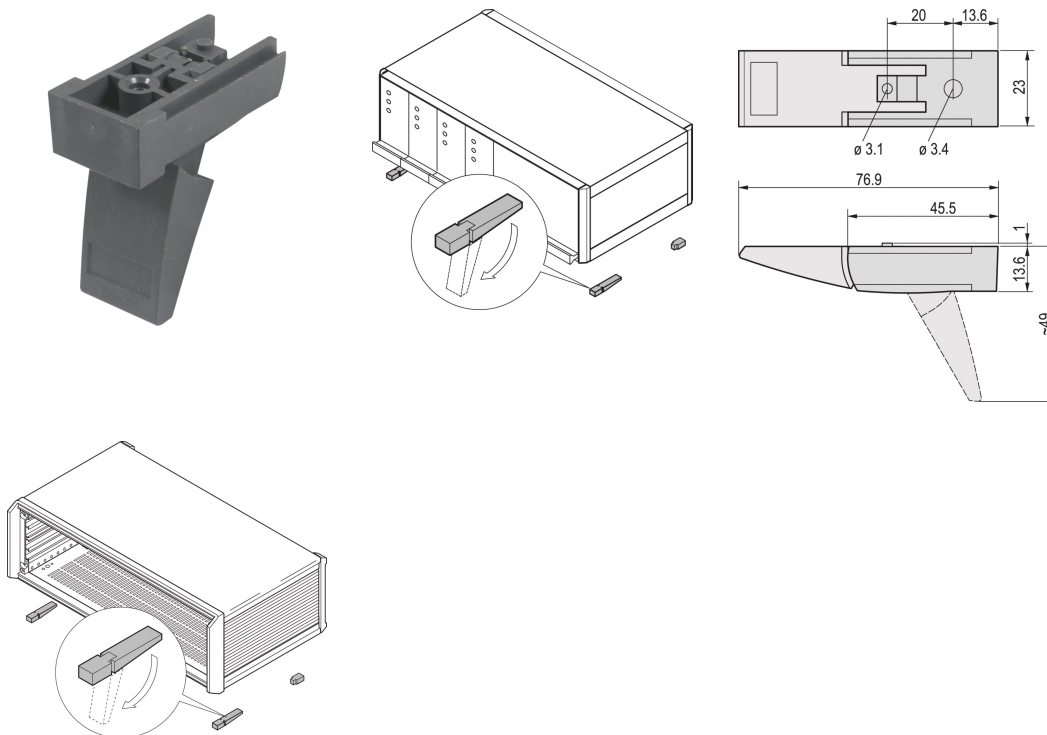

# Tip-up Foot for Chassis, Plastic, RAL 9006

## CATALOG NUMBER

**20603-001**

Flexible and robust Tip-up foot for chassis, with carrying capacity of 25 kg per foot. Suitable for RatiopacPRO/-AIR, PropacPRO, CompacPRO, Comptec and Interscale.

## FEATURES

Mounting holes are provided in bottom of case

Load-carrying capacity 25 kg per foot, max case weight: 50 kg